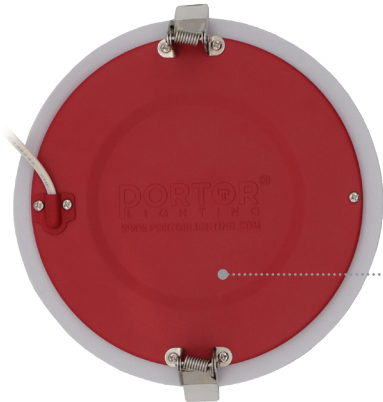

Project Name:	Notes:	Date:	Type:

• Sealing gasket standard

PROVIDING A REINFORCED AND HEAT RESISTANT STEEL CASING

Tested to comply with UL 263, ASTM E119 & CAN ULC S101