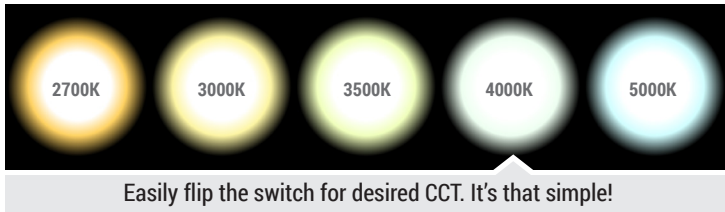

Project Name:	Notes:	Date:	Type:

Portor's 2-hour fire-rated recessed downlight is an exceptional lighting solution designed to prioritize safety without compromising on aesthetics or functionality. This innovative fixture is engineered to withstand the rigors of a fire for up to two hours, making it an essential choice for commercial and residential applications where fire protection is paramount.

Ideal for soffits, drop ceilings, closets, attics, hallways, bathrooms, kitchens, basements, entry ways, porches (covered ceiling only), garages, stairwells, corridors, nursing/retirement homes, condos, elevators, apartments, and any other small areas with limited space.

FEATURES

- 2-Hour fire rating providing a reinforced and heat resistant steel casing
- LED technology fits anywhere you need general light source
- IC rated for direct contact with insulation
- Perfect solution where joists or duct work would normally prevent recessed installation
- Wet location rated for soffit applications
- Easy installation, no housing required

DIMMING

Triac dimmable down to 100%-10%.
Compatible with most major brands of dimmers.

LISTING

ETL Listed, Wet location, Energy Star Listed

WATTAGE	DELIVERED LUMENS	EFFICACY
12W	792 @ 2700K	up to 72 lm/W
	826 @ 3000K	
	869 @ 3500K	
	875 @ 4000K	
	840 @ 5000K	

TECHNICAL SPECIFICATION

WATTAGE	12W
VOLTAGE	120V, 60 Hz
CCT	27K/30K/35K/40K/50K
CRI	90
BEAM ANGLE	120°
RATING	Suitable for wet locations
DIMMABLE	Triac dimming
POWER FACTOR	>0.9
OPERATING TEMP	-4°F~104°F (20~40°C)
WARRANTY	5 year limited

MODEL NUMBER(S)						
MODEL#	WATTS	LUMENS	LM/WATT	CCT	CRI	VOLTAGE
PT-DLS-R-FR-4I-12W-5CCT	12W	875 (at 4000K)	72	2700K/3000K/3500K/ 4000K/5000K	90	120V